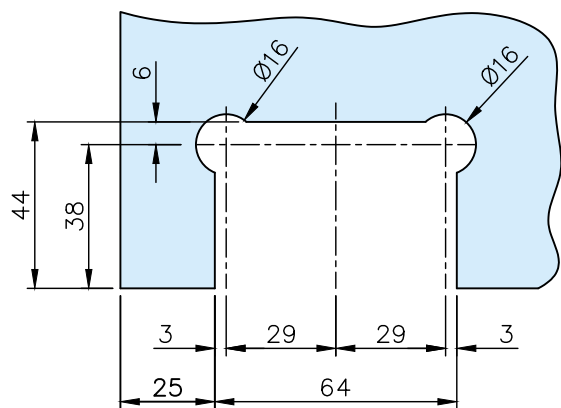

# Glass door system art. 41.6512.000...

304

Glass door hinge	Glastür-Scharnier	Charnière pour porte en verre	Glaseurscharnier
stainless steel	V2A	inox	RVS
...10 polished	...10 poliert	...10 poli	...10 gepolijst
...12 satin	...12 gebürstet	...12 brossé	...12 geborsteld
...26 anthracite	...26 anthrazit	...26 anthracite	...26 antraciet

\* drawing shows 8mm glass without PVC seals

glass cutout

max. load weights and door width

automatic closing action from 30°