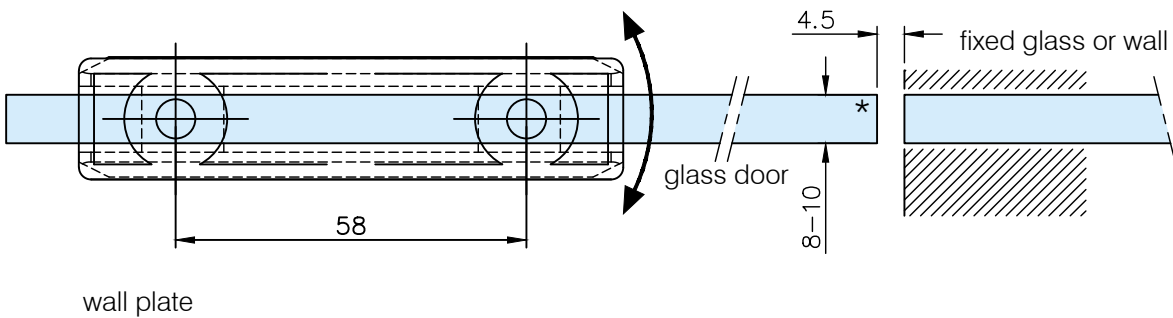

# Glass door system art. 41.6512.000...

304

Glass door hinge	Glastür-Scharnier	Charnière pour porte en verre	Glaseurscharnier
stainless steel	V2A	inox	RVS
...10 polished	...10 poliert	...10 poli	...10 gepolijst
...12 satin	...12 gebürstet	...12 brossé	...12 geborsteld
...26 anthracite	...26 anthrazit	...26 anthracite	...26 antraciet

\* drawing shows 8mm glass without PVC seals

glass cutout

max. load weights and door width

automatic closing action from 30°