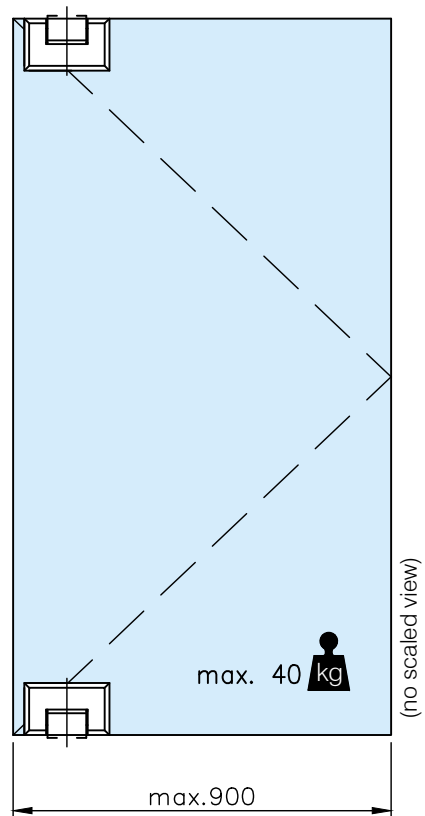

# Glass door system art. 41.6512.000...

304

Glass door hinge	Glastür-Scharnier	Charnière pour porte en verre	Glaseurscharnier
stainless steel	V2A	inox	RVS
...10 polished	...10 poliert	...10 poli	...10 gepolijst
...12 satin	...12 gebürstet	...12 brossé	...12 geborsteld
...26 anthracite	...26 anthrazit	...26 anthracite	...26 antraciet

\* drawing shows 8mm glass without PVC seals

glass cutout

max. load weights and door width

automatic closing action from 30°