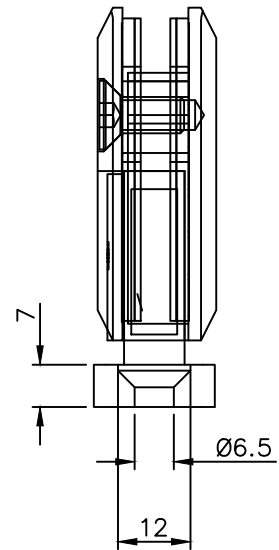

# Glass door system art. 41.6512.000...

304

Glass door hinge	Glastür-Scharnier	Charnière pour porte en verre	Glaseurscharnier
stainless steel	V2A	inox	RVS
...10 polished	...10 poliert	...10 poli	...10 gepolijst
...12 satin	...12 gebürstet	...12 brossé	...12 geborsteld
...26 anthracite	...26 anthrazit	...26 anthracite	...26 antraciet

\* drawing shows 8mm glass without PVC seals

glass cutout

max. load weights and door width

automatic closing action from 30°