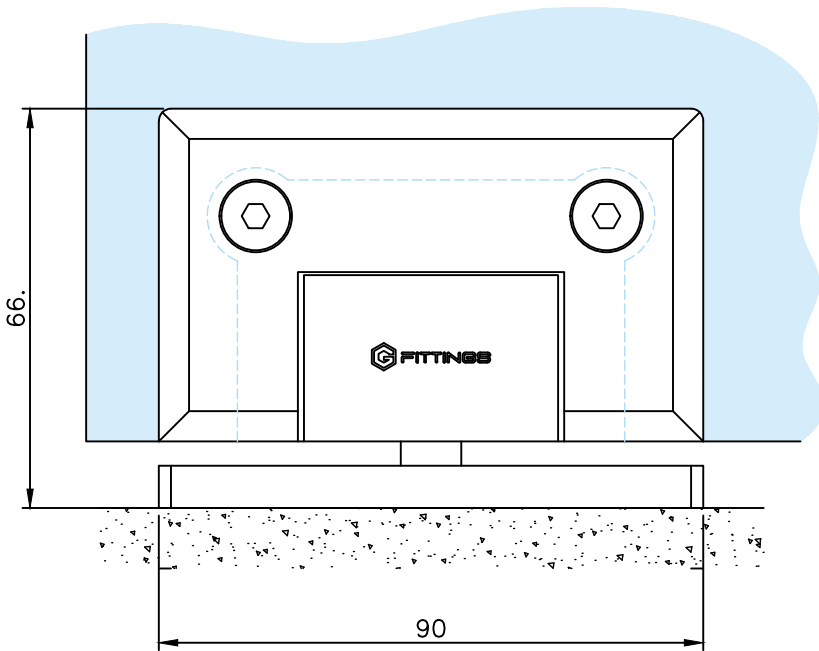

# Glass door system art. 41.6512.000...

304

Glass door hinge	Glastür-Scharnier	Charnière pour porte en verre	Glaseurscharnier
stainless steel	V2A	inox	RVS
...10 polished	...10 poliert	...10 poli	...10 gepolijst
...12 satin	...12 gebürstet	...12 brossé	...12 geborsteld
...26 anthracite	...26 anthrazit	...26 anthracite	...26 antraciet

\* drawing shows 8mm glass without PVC seals

glass cutout

max. load weights and door width

automatic closing action from 30°