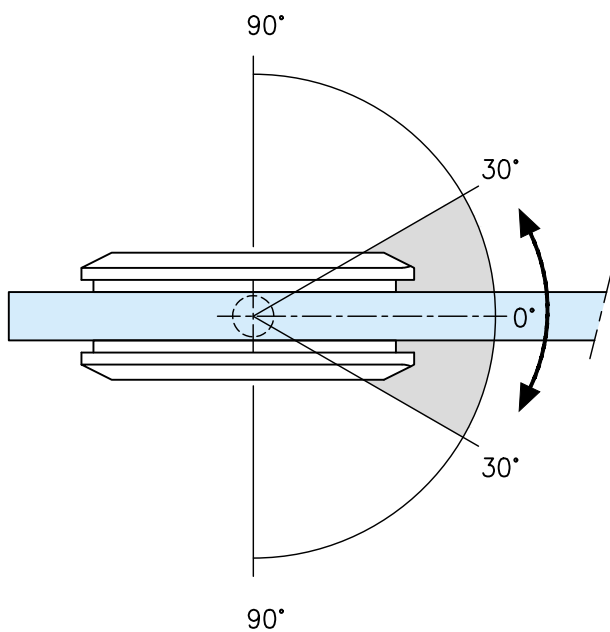

# Glass door system art. 41.6512.000...

304

Glass door hinge	Glastür-Scharnier	Charnière pour porte en verre	Glaseurscharnier
stainless steel	V2A	inox	RVS
...10 polished	...10 poliert	...10 poli	...10 gepolijst
...12 satin	...12 gebürstet	...12 brossé	...12 geborsteld
...26 anthracite	...26 anthrazit	...26 anthracite	...26 antraciet

\* drawing shows 8mm glass without PVC seals

glass cutout

max. load weights and door width

automatic closing action from 30°