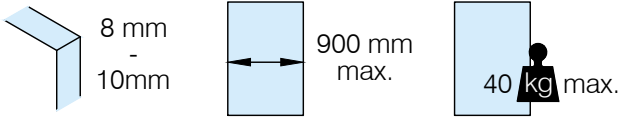

# Glass door system art. 41.6512.000...

304

Glass door hinge	Glastür-Scharnier	Charnière pour porte en verre	Glaseurscharnier
stainless steel	V2A	inox	RVS
...10 polished	...10 poliert	...10 poli	...10 gepolijst
...12 satin	...12 gebürstet	...12 brossé	...12 geborsteld
...26 anthracite	...26 anthrazit	...26 anthracite	...26 antraciet

\* drawing shows 8mm glass without PVC seals

glass cutout

max. load weights and door width

automatic closing action from 30°